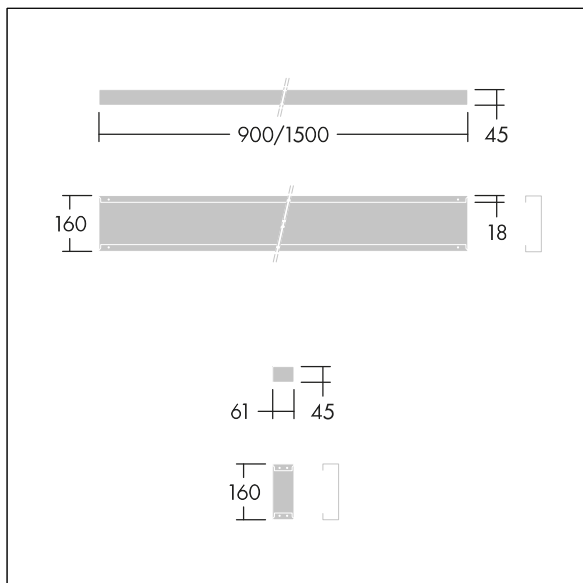

TLG_PNC3_M_PLEXD_INFIL.wmf