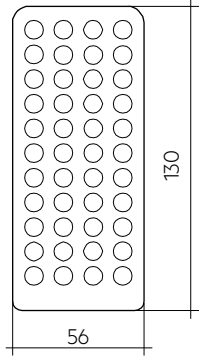

Godkjent-merker