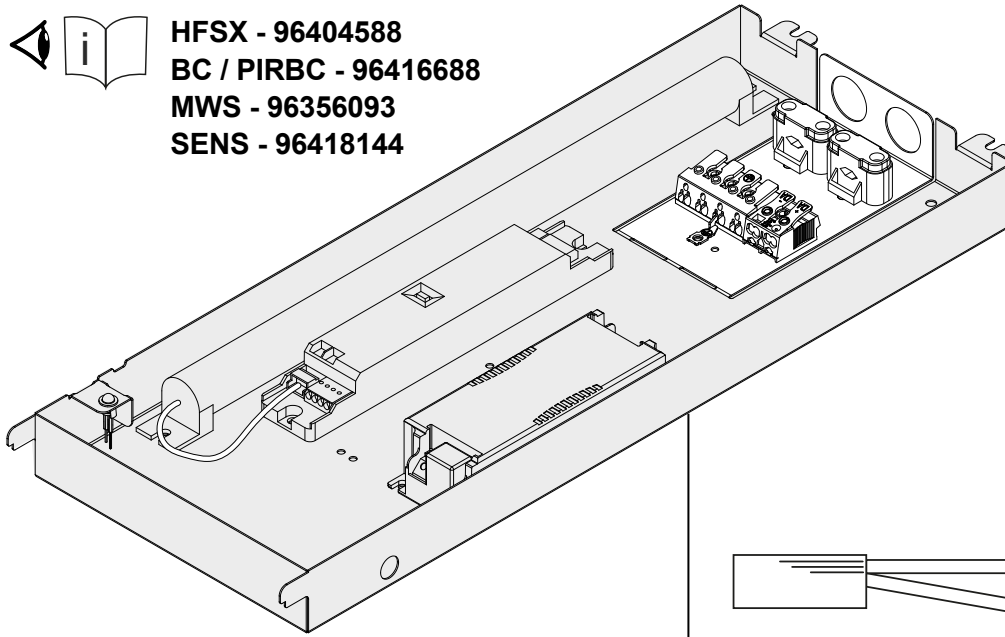

96406351

SAFETY WIRE KIT
MRG 96633199

REMOTE DRIVER WIRING

INPUT TERMINAL

WIRE CONNECTION

▶ PAGE 7

GEAR TRAY WIRING

HFSX - 96404588
 BC / PIRBC - 96416688
 MWS - 96356093
 SENS - 96418144

8-9MM

Ø0.75 - 1.5MM²

9-10MM
 Ø1.5 - 2.5MM²