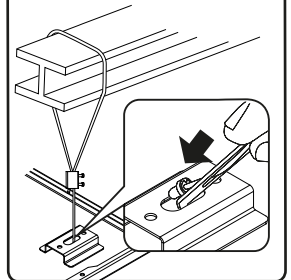

96406351

SAFETY WIRE KIT
MRG 96633199

REMOTE DRIVER WIRING

INPUT TERMINAL

WIRE CONNECTION

▶ PAGE 7

GEAR TRAY WIRING

HFSX - 96404588
 BC / PIRBC - 96416688
 MWS - 96356093
 SENS - 96418144