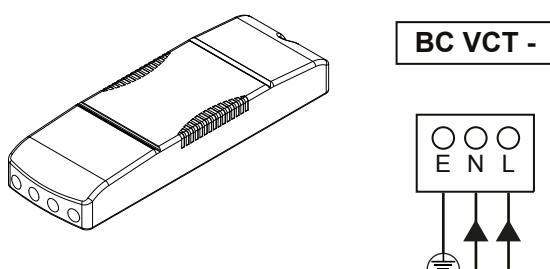

96406351

SAFETY WIRE KIT
MRG 96633199

REMOTE DRIVER WIRING

INPUT TERMINAL

WIRE CONNECTION

▶ PAGE 7

GEAR TRAY WIRING

HFSX - 96404588
 BC / PIRBC - 96416688
 MWS - 96356093
 SENS - 96418144