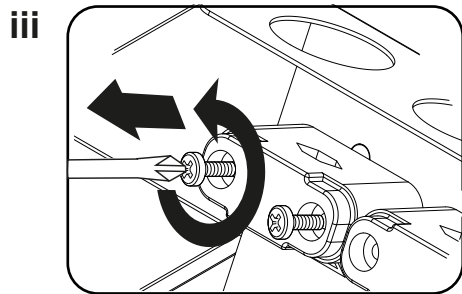

96406351

SAFETY WIRE KIT
MRG 96633199

REMOTE DRIVER WIRING

INPUT TERMINAL

WIRE CONNECTION

▶ PAGE 7

GEAR TRAY WIRING

HFSX - 96404588
 BC / PIRBC - 96416688
 MWS - 96356093
 SENS - 96418144