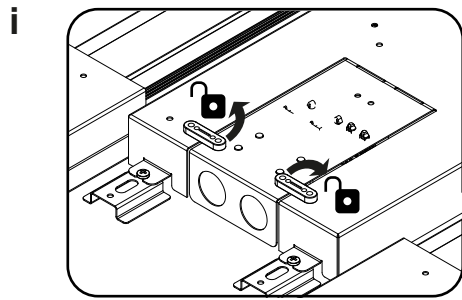

96406351

SAFETY WIRE KIT
MRG 96633199

REMOTE DRIVER WIRING

INPUT TERMINAL

WIRE CONNECTION

▶ PAGE 7

GEAR TRAY WIRING

HFSX - 96404588
 BC / PIRBC - 96416688
 MWS - 96356093
 SENS - 96418144