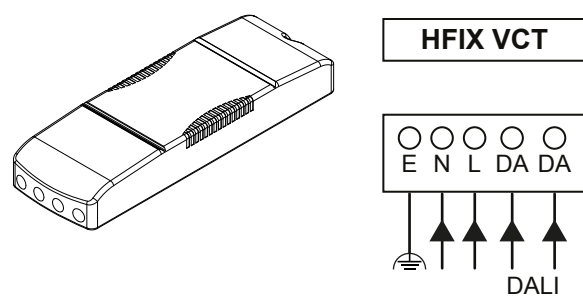

96406351

SAFETY WIRE KIT
MRG 96633199

REMOTE DRIVER WIRING

INPUT TERMINAL

WIRE CONNECTION

▶ PAGE 7

GEAR TRAY WIRING

HFSX - 96404588
 BC / PIRBC - 96416688
 MWS - 96356093
 SENS - 96418144