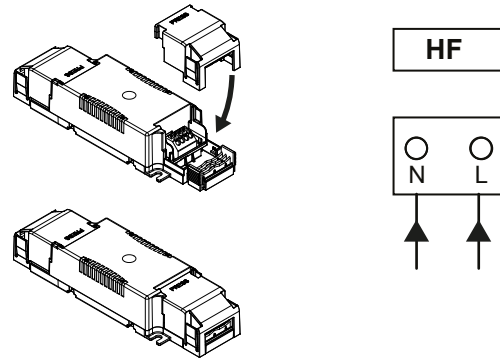

96406351

SAFETY WIRE KIT
MRG 96633199

REMOTE DRIVER WIRING

INPUT TERMINAL

WIRE CONNECTION

▶ PAGE 7

GEAR TRAY WIRING

HFSX - 96404588
 BC / PIRBC - 96416688
 MWS - 96356093
 SENS - 96418144