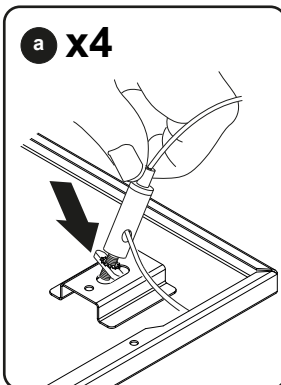

96406351

SAFETY WIRE KIT
MRG 96633199

REMOTE DRIVER WIRING

INPUT TERMINAL

WIRE CONNECTION

▶ PAGE 7

GEAR TRAY WIRING

HFSX - 96404588
 BC / PIRBC - 96416688
 MWS - 96356093
 SENS - 96418144