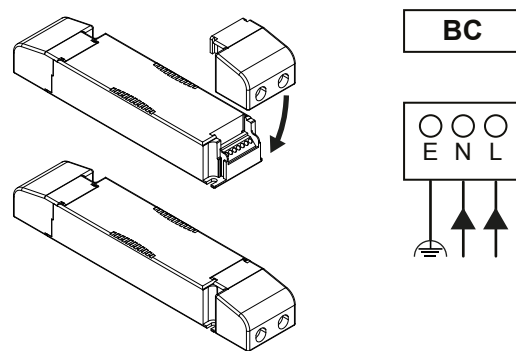

96406351

SAFETY WIRE KIT
MRG 96633199

REMOTE DRIVER WIRING

INPUT TERMINAL

WIRE CONNECTION

▶ PAGE 7

GEAR TRAY WIRING

HFSX - 96404588
 BC / PIRBC - 96416688
 MWS - 96356093
 SENS - 96418144

8-9MM

Ø0.75 - 1.5MM²

9-10MM
 Ø1.5 - 2.5MM²