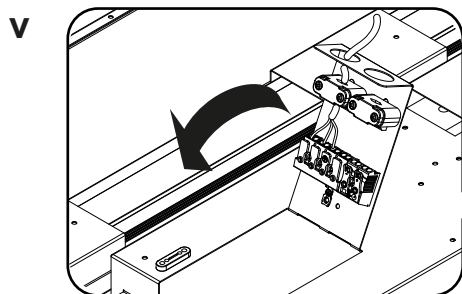

96406351

SAFETY WIRE KIT
MRG 96633199

REMOTE DRIVER WIRING

INPUT TERMINAL

WIRE CONNECTION

▶ PAGE 7

GEAR TRAY WIRING

HFSX - 96404588
 BC / PIRBC - 96416688
 MWS - 96356093
 SENS - 96418144