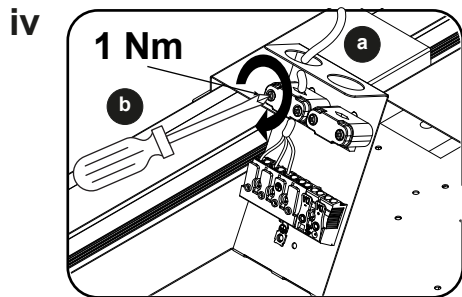

96406351

SAFETY WIRE KIT
MRG 96633199

REMOTE DRIVER WIRING

INPUT TERMINAL

WIRE CONNECTION

▶ PAGE 7

GEAR TRAY WIRING

HFSX - 96404588
 BC / PIRBC - 96416688
 MWS - 96356093
 SENS - 96418144

8-9MM

Ø0.75 - 1.5MM²

9-10MM
 Ø1.5 - 2.5MM²