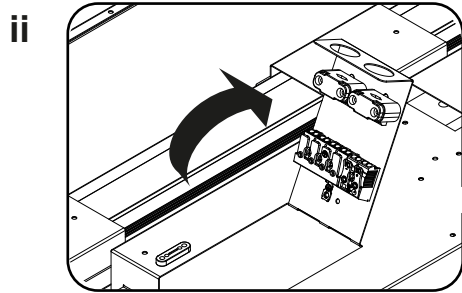

96406351

SAFETY WIRE KIT
MRG 96633199

REMOTE DRIVER WIRING

INPUT TERMINAL

WIRE CONNECTION

▶ PAGE 7

GEAR TRAY WIRING

HFSX - 96404588
 BC / PIRBC - 96416688
 MWS - 96356093
 SENS - 96418144