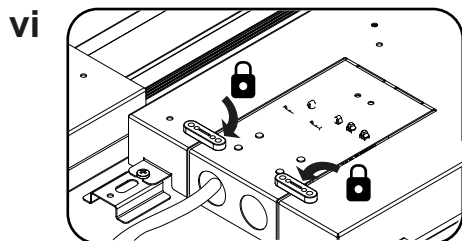

96406351

SAFETY WIRE KIT
MRG 96633199

REMOTE DRIVER WIRING

INPUT TERMINAL

WIRE CONNECTION

▶ PAGE 7

GEAR TRAY WIRING

HFSX - 96404588
 BC / PIRBC - 96416688
 MWS - 96356093
 SENS - 96418144