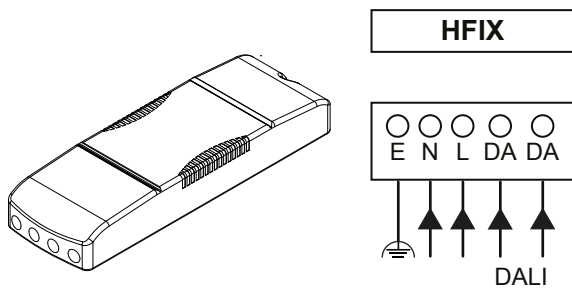

96406351

SAFETY WIRE KIT
MRG 96633199

REMOTE DRIVER WIRING

INPUT TERMINAL

WIRE CONNECTION

▶ PAGE 7

GEAR TRAY WIRING

HFSX - 96404588
 BC / PIRBC - 96416688
 MWS - 96356093
 SENS - 96418144